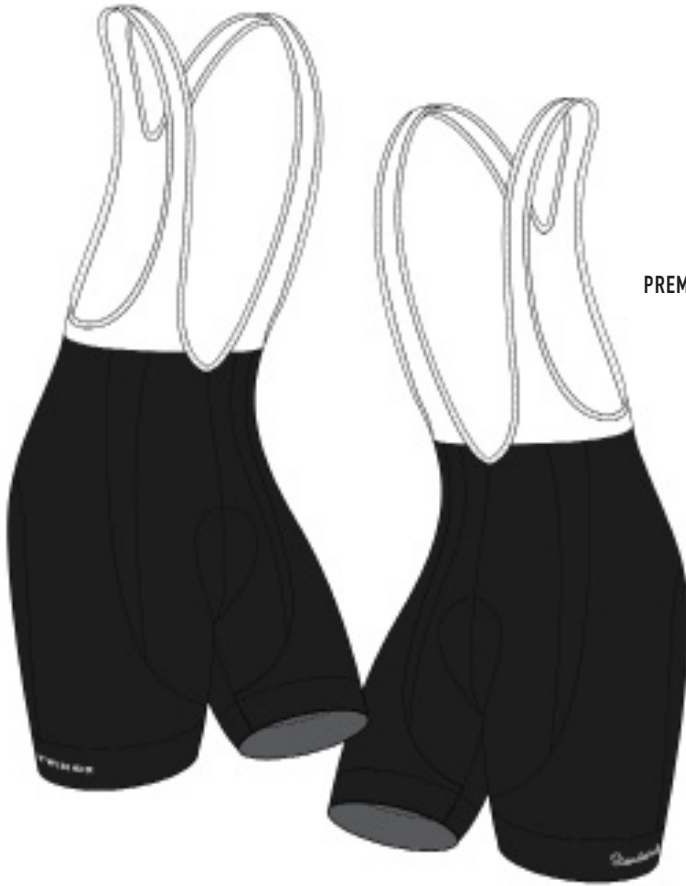

STANDARD BIB SHORTS (W)
PREMIUM BLACK SHORTS WITH REFLECTIVE SILVER HEAT TRANSFERS
COMPRESSION LEG CUFFS & PREMIUM WOMEN'S CHAMOIS