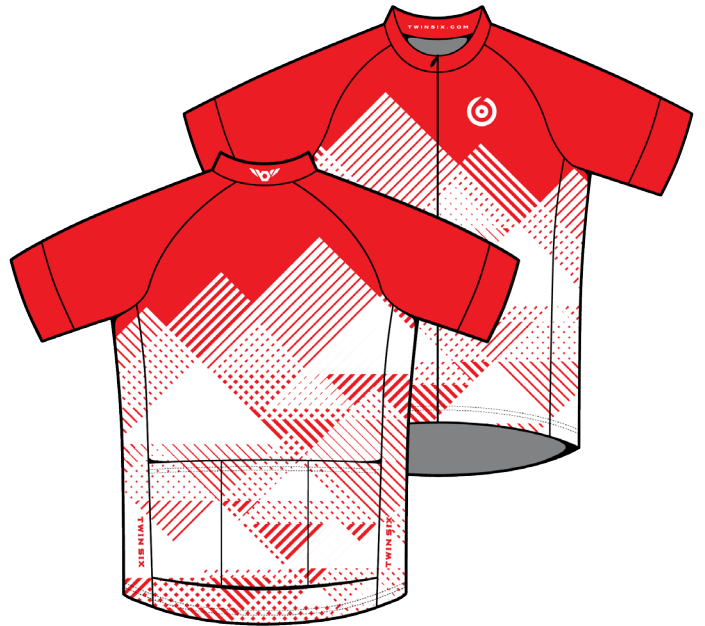

MEN'S JERSEYS

THE SUMMIT