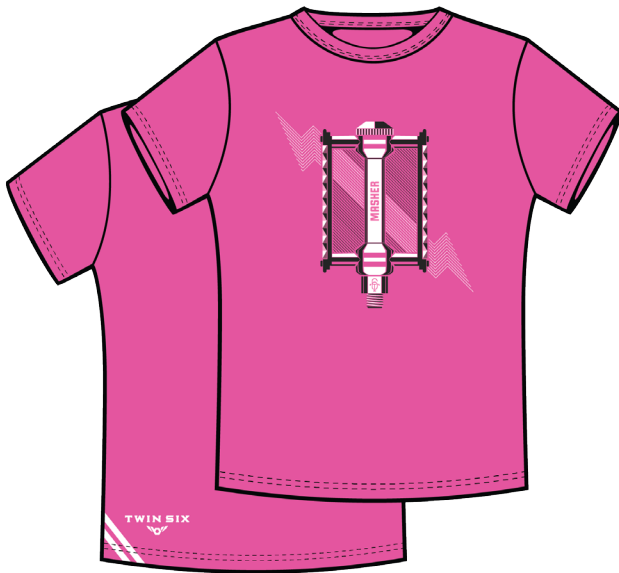

SANTA T (W)

EARLY TO BED, EARLY TO SHRED T (W)

CLIMBER T (W)

HAPPY TRAILS T (W)

**MASHER T (W)**

**HEY YOU GUYS T (W)**

**WHERE EAGLES DARE T (W)**

SOCKS

**HOT WIRE (5 INCH)**

**FOREVER FORWARD (5 INCH)**

**STARS & STRIPES (5 INCH)**

**BREW PUB (5 INCH)**

**STANDARD – COOLMAX (5 INCH)**

**STANDARD – MERINO (5 INCH)**

**SOLOIST (5 INCH)**

**SKULL – GRAY (4 INCH)**