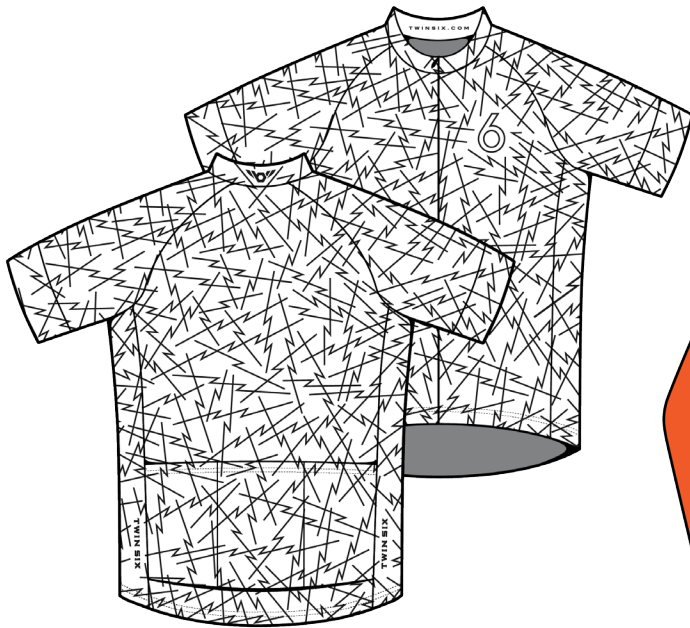

MEN'S JERSEYS

THE HOT WIRE