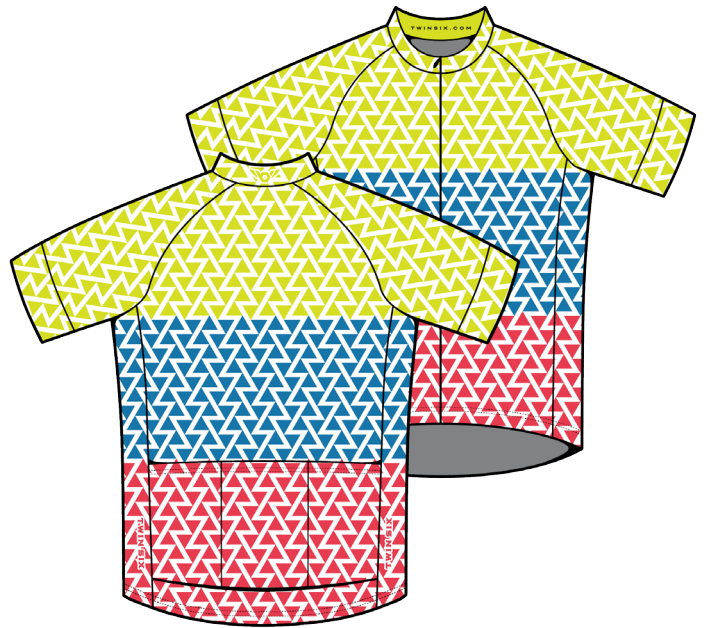

### BLACK, WHITE & ORANGE

Refined for 2016, the v2 Standard jerseys have been updated with longer sleeves. Your tan lines will be lower, but the sleeves are better proportioned through the shoulders and around your biceps. We also upgraded the zipper to something a little thinner and more flexible to smooth out any fabric puckering down the front. Matte black heat transfers have also replaced the embroidery on the sleeve cuffs. In the end, a handful of tiny tweaks designed to keep you as cool and comfortable as possible while on the bike.

## MEN'S JERSEYS

THE FOREVER FORWARD (ORANGE)

THE SUMMIT

THE SOLOIST (MINT)

THE BKB (BLACK)

**THE SPEEDY ROSE CANYON (BLACK)**

**THE ASCENT**

**THE STARS & STRIPES (BLUE)**