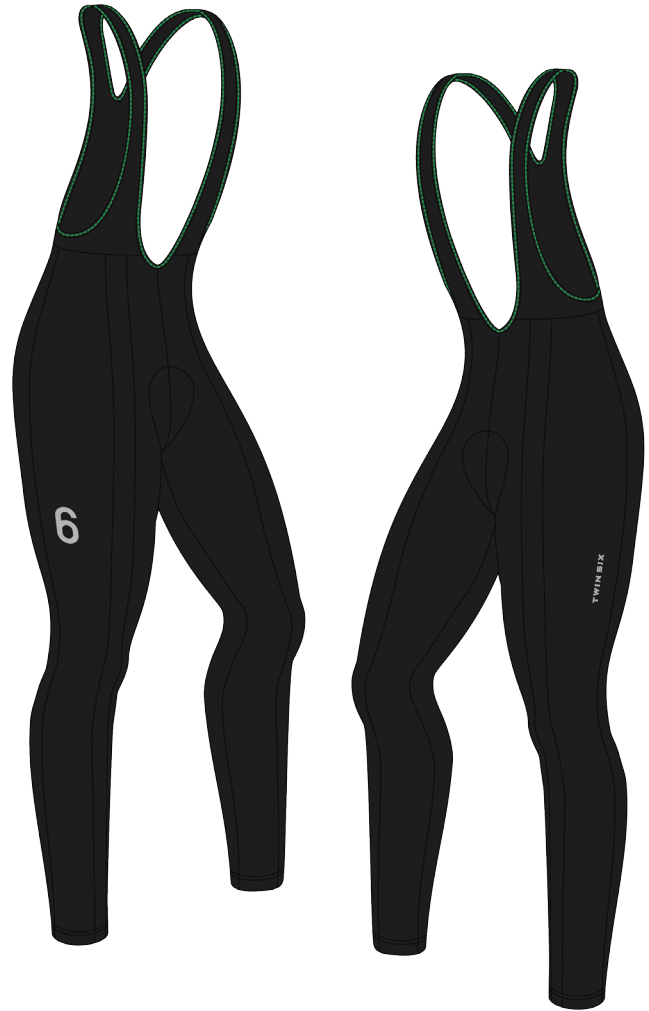

BLACK THERMAL BIB TIGHTS

BLACK BIB KNICKERS WITH REFLECTIVE HEAT TRANSFER DETAILS
& KELLY GREEN CONTRAST STITCH ON UPPER