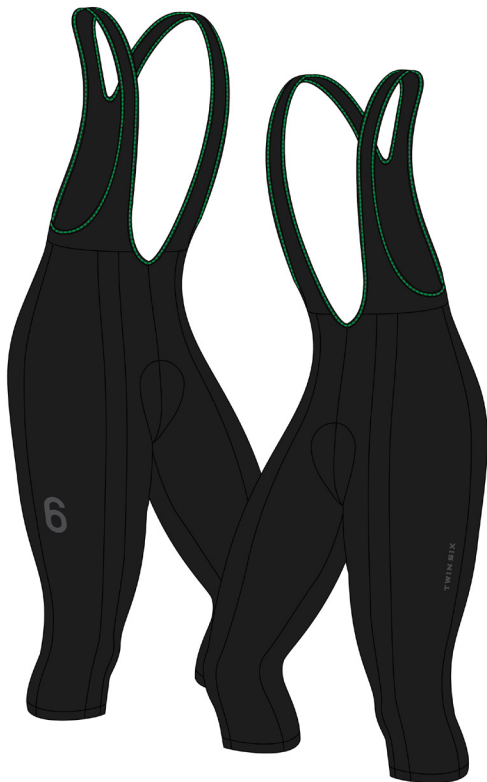

BLACK THERMAL BIB KNICKERS

BLACK BIB KNICKERS WITH REFLECTIVE HEAT TRANSFER DETAILS
& KELLY GREEN CONTRAST STITCH ON UPPER