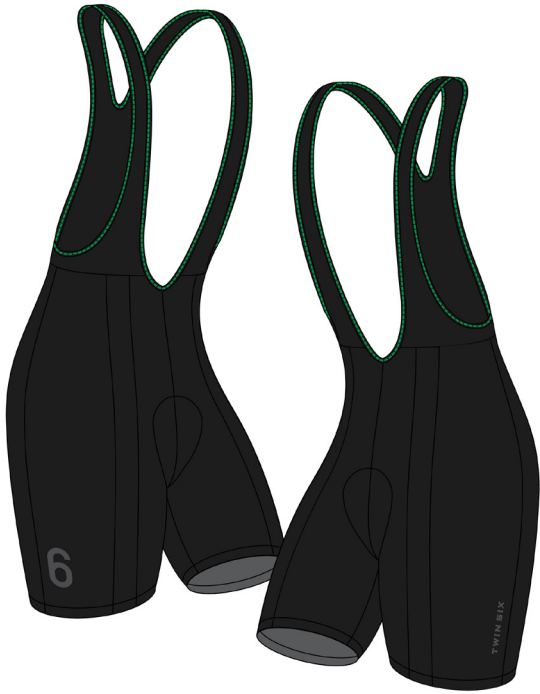

## MEN'S JERSEYS

THE FOREVER FORWARD (ORANGE)

THE SUMMIT

THE SOLOIST (MINT)

THE BKB (BLACK)

**THE SPEEDY ROSE CANYON (BLACK)**

**THE ASCENT**

**THE STARS & STRIPES (BLUE)**

**THE FLOW**

MEN'S JERSEYS

THE HOT WIRE

THE STANDARD (LS) NON-THERMAL

THE WOUND UP (LS) NON-THERMAL

THE SOLOIST (LS) NON-THERMAL

MEN'S SHORTS & KNICKERS

**BLACK BIB SHORTS**