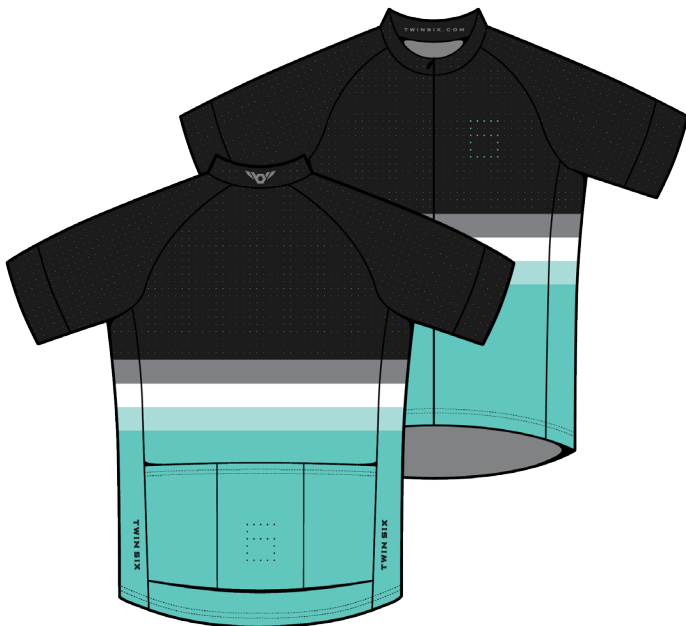

### BLACK, WHITE & ORANGE

Refined for 2016, the v2 Standard jerseys have been updated with longer sleeves. Your tan lines will be lower, but the sleeves are better proportioned through the shoulders and around your biceps. We also upgraded the zipper to something a little thinner and more flexible to smooth out any fabric puckering down the front. Matte black heat transfers have also replaced the embroidery on the sleeve cuffs. In the end, a handful of tiny tweaks designed to keep you as cool and comfortable as possible while on the bike.

## STANDARD BIB SHORTS

BLACK WITH WHITE UPPER, COMPRESSION BAND CUFFS,  
PREMIUM CHAMOIS AND REFLECTIVE SILVER HEAT TRANSFERS

## MEN'S JERSEYS

THE FOREVER FORWARD (ORANGE)

THE SUMMIT

THE SOLOIST (MINT)

THE BKB (BLACK)

**THE SPEEDY ROSE CANYON (BLACK)**

**THE ASCENT**

**THE STARS & STRIPES (BLUE)**