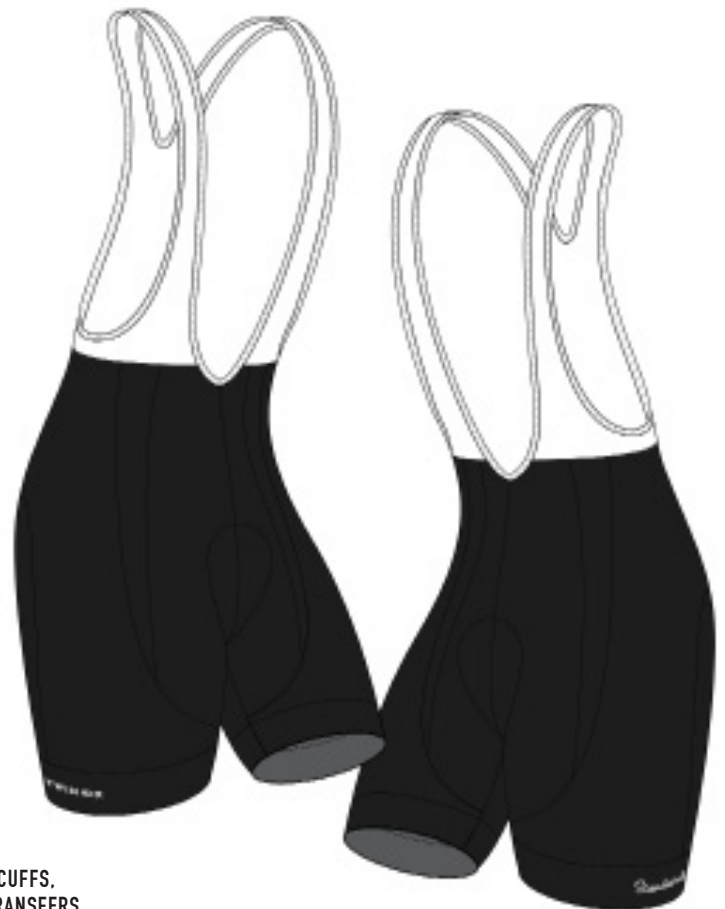

## THE STANDARD JERSEYS

### BLACK, WHITE & ORANGE

Refined for 2016, the v2 Standard jerseys have been updated with longer sleeves. Your tan lines will be lower, but the sleeves are better proportioned through the shoulders and around your biceps. We also upgraded the zipper to something a little thinner and more flexible to smooth out any fabric puckering down the front. Matte black heat transfers have also replaced the embroidery on the sleeve cuffs. In the end, a handful of tiny tweaks designed to keep you as cool and comfortable as possible while on the bike.