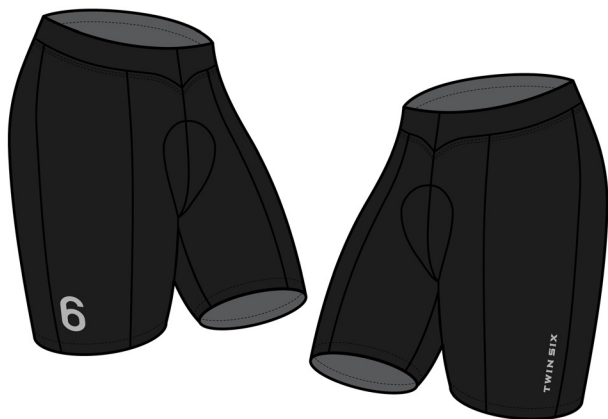

BLACK SHORTS (W)
BLACK SHORTS WITH GRAY HEAT TRANSFER DETAILS
& YOGA BAND COMFORT COMPRESSION WAISTBAND